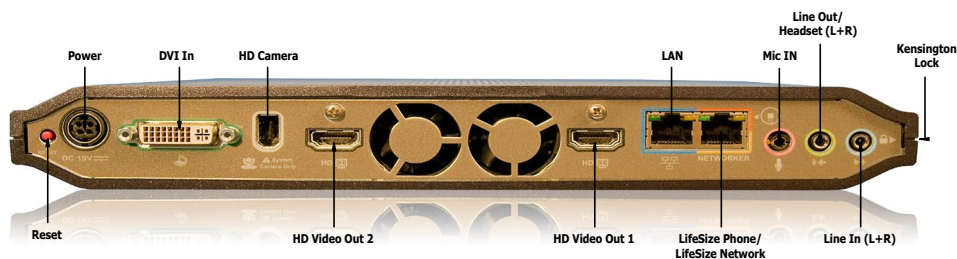

Intelligent Networking Features

NAT/Firewall Traversal (H.460/SIP)
IPv4 and IPv6 support
Auto H.323 dialing
ISDN support via LifeSize Networker

Directory and Address Book

Up to 1000 local directory entries
Save, Lock, Remove Redial List features
Missed call notification
Auto-Discovery directory lookup (patent pending)
LDAP support / H.350 compliant
Meetings Directory support

System Management

Out of box setup via web interface and management tool
SNMP
Backup and Restore capability
JPEG snapshots through web interface

Power

AC Voltage 100-240V, 50-60 Hz, 2.5A via external power supply

Environmental Data

Operating temperature: 0 C (32 F) to 40 C (104 F)
Operating Humidity: 15% to 85%, non-condensing
Storage temperature: -20 C (-4 F) to 60 C (140 F)
Storage humidity: 10% to 90%, non-condensing

Codec Dimensions

Width: 288mm (11.34")
Depth: 187.5mm (7.38")
Height: 41.3mm (1.63")
Weight: 1.29Kg (2.84 lbs)

Regulatory Model Number
LifeSize Express 200 = LFZ-017

For additional information: www.lifesize.com/support

Information contained in this document is preliminary and subject to change without notice. LifeSize is a registered trademark or trademark of LifeSize Communications in the U.S. and other countries. © Copyright 2009. All rights reserved. April 2009.

Corporate Headquarters: 901 S. Mopac Expressway Building 3, Suite 300 Austin, Texas 78746 USA
Phone: +1 512 347 9300
Fax: +1 512 347 9301
Email: info@lifesize.com
www.lifesize.com

EMEA: LifeSize Communications
Toll-Free Europe 008000 999 09 799
APAC: LifeSize Communications
Hong Kong
Phone: +852 8239 3695